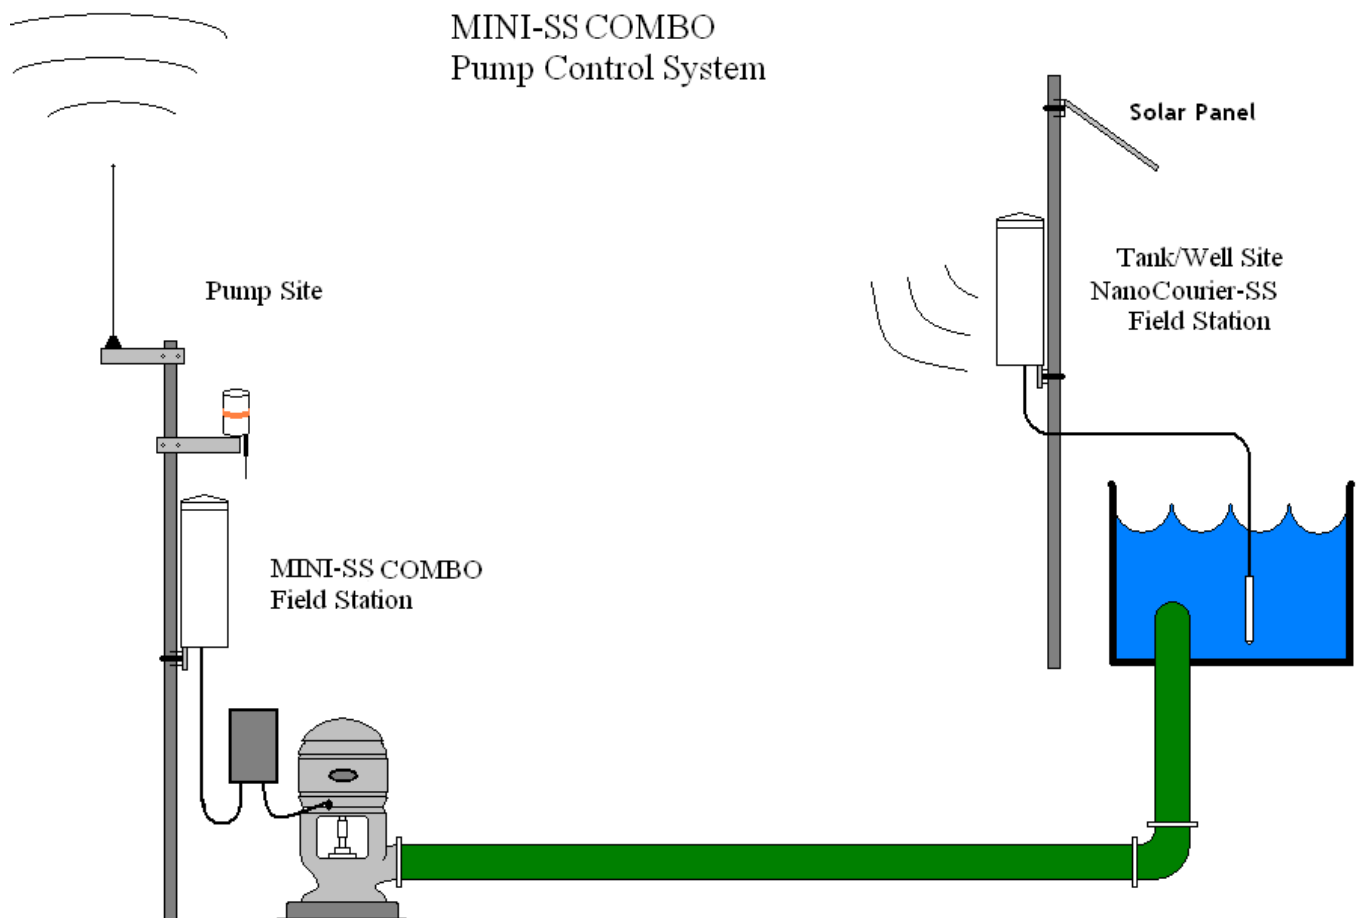

Pump Control Using the Remote Loop Feature of the MINI-SS COMBO

Automata is offering a new method of monitoring and controlling a pump for filling a remote tank/well. The system is ideal for use in situations where the tank and/or well site(s) are difficult to access. The equipment operates autonomously but transmits the tank level and pump status information via satellite to your computer. Tank level is monitored by either a submersible level sensor or a float. The level information is transmitted to the pump site by spread spectrum radio (typical range up to 2 miles, line of sight). The MINI-SS COMBO at the pump site compares the level information to pre-programmed set points to determine when to operate the pump. In this way the tank can be filled automatically, while the operator can check the status of the system at any time by logging on to a web site where the tank level information is displayed.

Description

This Pump Control System allows the user to remotely monitor a water level over the Internet. The quoted station below does not have repeater capability. If repeater capability is needed, contact Automata for details. This system can be expanded to monitor the flow rate, total flow and salinity of the water being pumped.